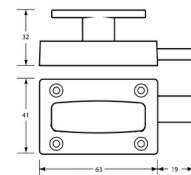

## 100A\_LOCK\_SCP

100A T Handle Lock & Indicator Set - Visible Fix

### Specification

Components	Indicator Turnbolt Staple
Material	Diecast Zinc, Alloy ZP3
Finish	Satin Chrome Plate
Mounting	Screw Fix
Optional	Lift Off Staple: 117_STAPLE_SCP Concealed Lift Off Staple: 117C_STAPLE_SCP