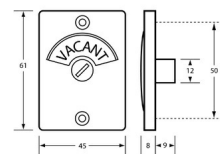

# TOILET PARTITION HARDWARE

## 100A\_LOCK\_SCP

100A T Handle Lock & Indicator Set - Visible Fix

### Specification

Components	Indicator Turnbolt Staple
Material	Diecast Zinc, Alloy ZP3
Finish	Satin Chrome Plate
Mounting	Screw Fix
Optional	Lift Off Staple: 117_STAPLE_SCP Concealed Lift Off Staple: 117C_STAPLE_SCP